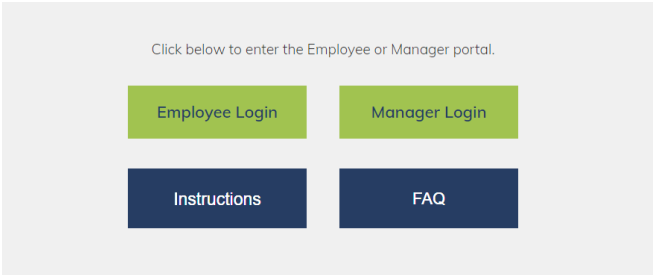

From the PeopleHub login page you can select either the Forgot Username or Forgot Password