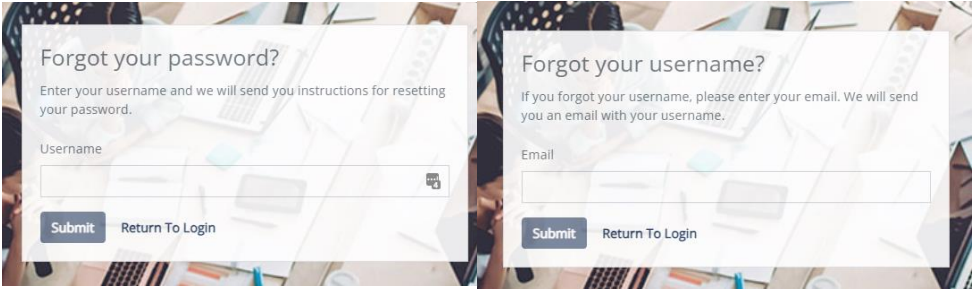

If you need additional support please reach out to The Your Solution Center at 630.468.9298.